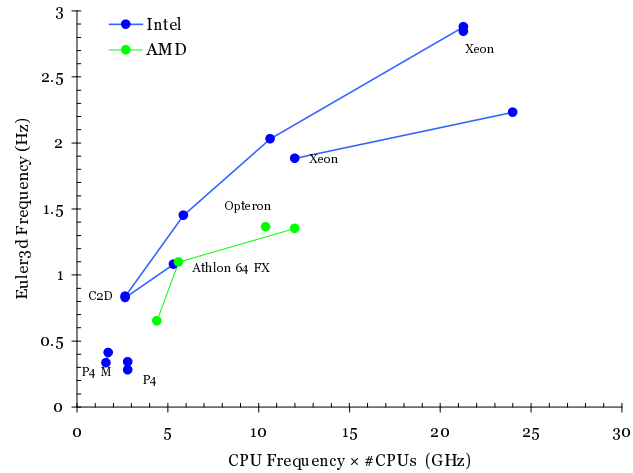

System Name	CPU	#	CPU Freq (GHz)	Σ GHz	Euler3d Hz	Memory GiB	req (GHz)	Chipset	OS	Who	When	Comments
Intel												
Core 2 Duo E6700	2	2.66	5.32	1.08	2	0.8	Nforce 4	WinXp	CO		13-Nov-06	
Core 2 Duo E6700	1	2.66	2.66	0.829	2	0.8	Nforce 4	WinXp	CO		13-Nov-06	
Core 2 Duo E6700	1	2.66	2.66	0.839	2	0.8	Nforce 4	WinXp	CO		13-Nov-06	
Core 2 Duo X6800	2	2.93	5.86	1.451	4	0.8	975X MCH	WinXp 64	Tech Report		30-Nov-06	
Core 2 Duo QX6700	4	2.66	10.64	2.03	4	0.8	975X MCH	WinXp 64	Tech Report		30-Nov-06	
Not Released	8	2.66	21.28	2.88								
Xeon 5160	4	3	12	1.884	8	0.533	500X	WinXp 64	2CPU		1-Dec	
Xeon 5160	8	3	24	2.233	8	0.667	5000P	Win Server 2003 64	Tech Report		15-Dec	
Xeon 5355	8	2.66	21.28	2.846	8	0.667	5000P	Win Server 2003 64			15-Dec	
P4	1	2.8	2.8	0.281	0.5	?		WinXp	GVP		17-Nov-06	
P4	1	2.8	2.8	0.341	1			Win2k	CRO		18-Nov-06	
P4M Model 740	1	1.73	1.73	0.413	0.5	?		WinXp	ZD		13-Nov-06	
P4M Model 735	1	1.6	1.6	0.334	0.5	?		WinXp	ZD		13-Nov	

AMD												
Athlon 64 X2 4200	2	2.2	4.4	0.653	2	0.667	nForce4	WinXp Pro	Paul S.		15-Dec-06	
Athlon 64 FX-62	2	2.8	5.6	1.097	4	0.8	nForce 590 SLI	WinXp 64	Tech Report		30-Nov-06	
Athlon 64 FX-74	4	3	12	1.351	4	0.8	nForce 680a SI	WinXp 64	Tech Report		30-Nov-06	
Opteron 2218	4	2.6	10.4	1.365	8	0.667	Serverworks 57	Win Server 2003 64	Tech Report		15-Dec-06