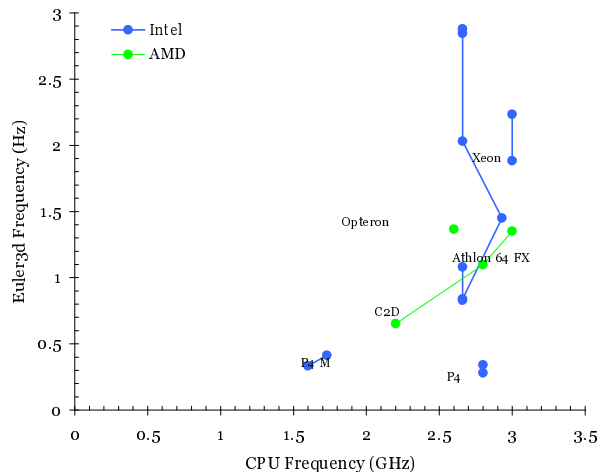

System Name	CPU	#	CPU Freq (GHz)	$\Sigma$ GHz	Euler3d Hz	Memory GiB	req (GHz)	Chipset	OS	Who	When	Comments
<b>Intel</b>												
Core 2 Duo E6700	2	2.66	5.32	1.08	2	0.8	Nforce 4	WinXp	CO		13-Nov-06	
Core 2 Duo E6700	1	2.66	2.66	0.829	2	0.8	Nforce 4	WinXp	CO		13-Nov-06	
Core 2 Duo E6700	1	2.66	2.66	0.839	2	0.8	Nforce 4	WinXp	CO		13-Nov-06	
Core 2 Duo X6800	2	2.93	5.86	1.451	4	0.8	975X MCH	WinXp 64	Tech Report		30-Nov-06	
Core 2 Duo QX6700	4	2.66	10.64	2.03	4	0.8	975X MCH	WinXp 64	Tech Report		30-Nov-06	
Not Released	8	2.66	21.28	2.88								
Xeon 5160	4	3	12	1.884	8	0.533	500X	WinXp 64	2CPU		1-Dec	
Xeon 5160	8	3	24	2.233	8	0.667	5000P	Win Server 2003 64	Tech Report		15-Dec	
Xeon 5355	8	2.66	21.28	2.846	8	0.667	5000P	Win Server 2003 64			15-Dec	
P4	1	2.8	2.8	0.281	0.5	?		WinXp	GVP		17-Nov-06	
P4	1	2.8	2.8	0.341	1			Win2k	CRO		18-Nov-06	
P4M Model 740	1	1.73	1.73	0.413	0.5	?		WinXp	ZD		13-Nov-06	
P4M Model 735	1	1.6	1.6	0.334	0.5	?		WinXp	ZD		13-Nov	

<b>AMD</b>												
Athlon 64 X2 4200	2	2.2	4.4	0.653	2	0.667	nForce4	WinXp Pro	Paul S.		15-Dec-06	
Athlon 64 FX-62	2	2.8	5.6	1.097	4	0.8	nForce 590 SLI	WinXp 64	Tech Report		30-Nov-06	
Athlon 64 FX-74	4	3	12	1.351	4	0.8	nForce 680a SI	WinXp 64	Tech Report		30-Nov-06	
Opteron 2218	4	2.6	10.4	1.365	8	0.667	Serverworks 57	Win Server 2003 64	Tech Report		15-Dec-06	